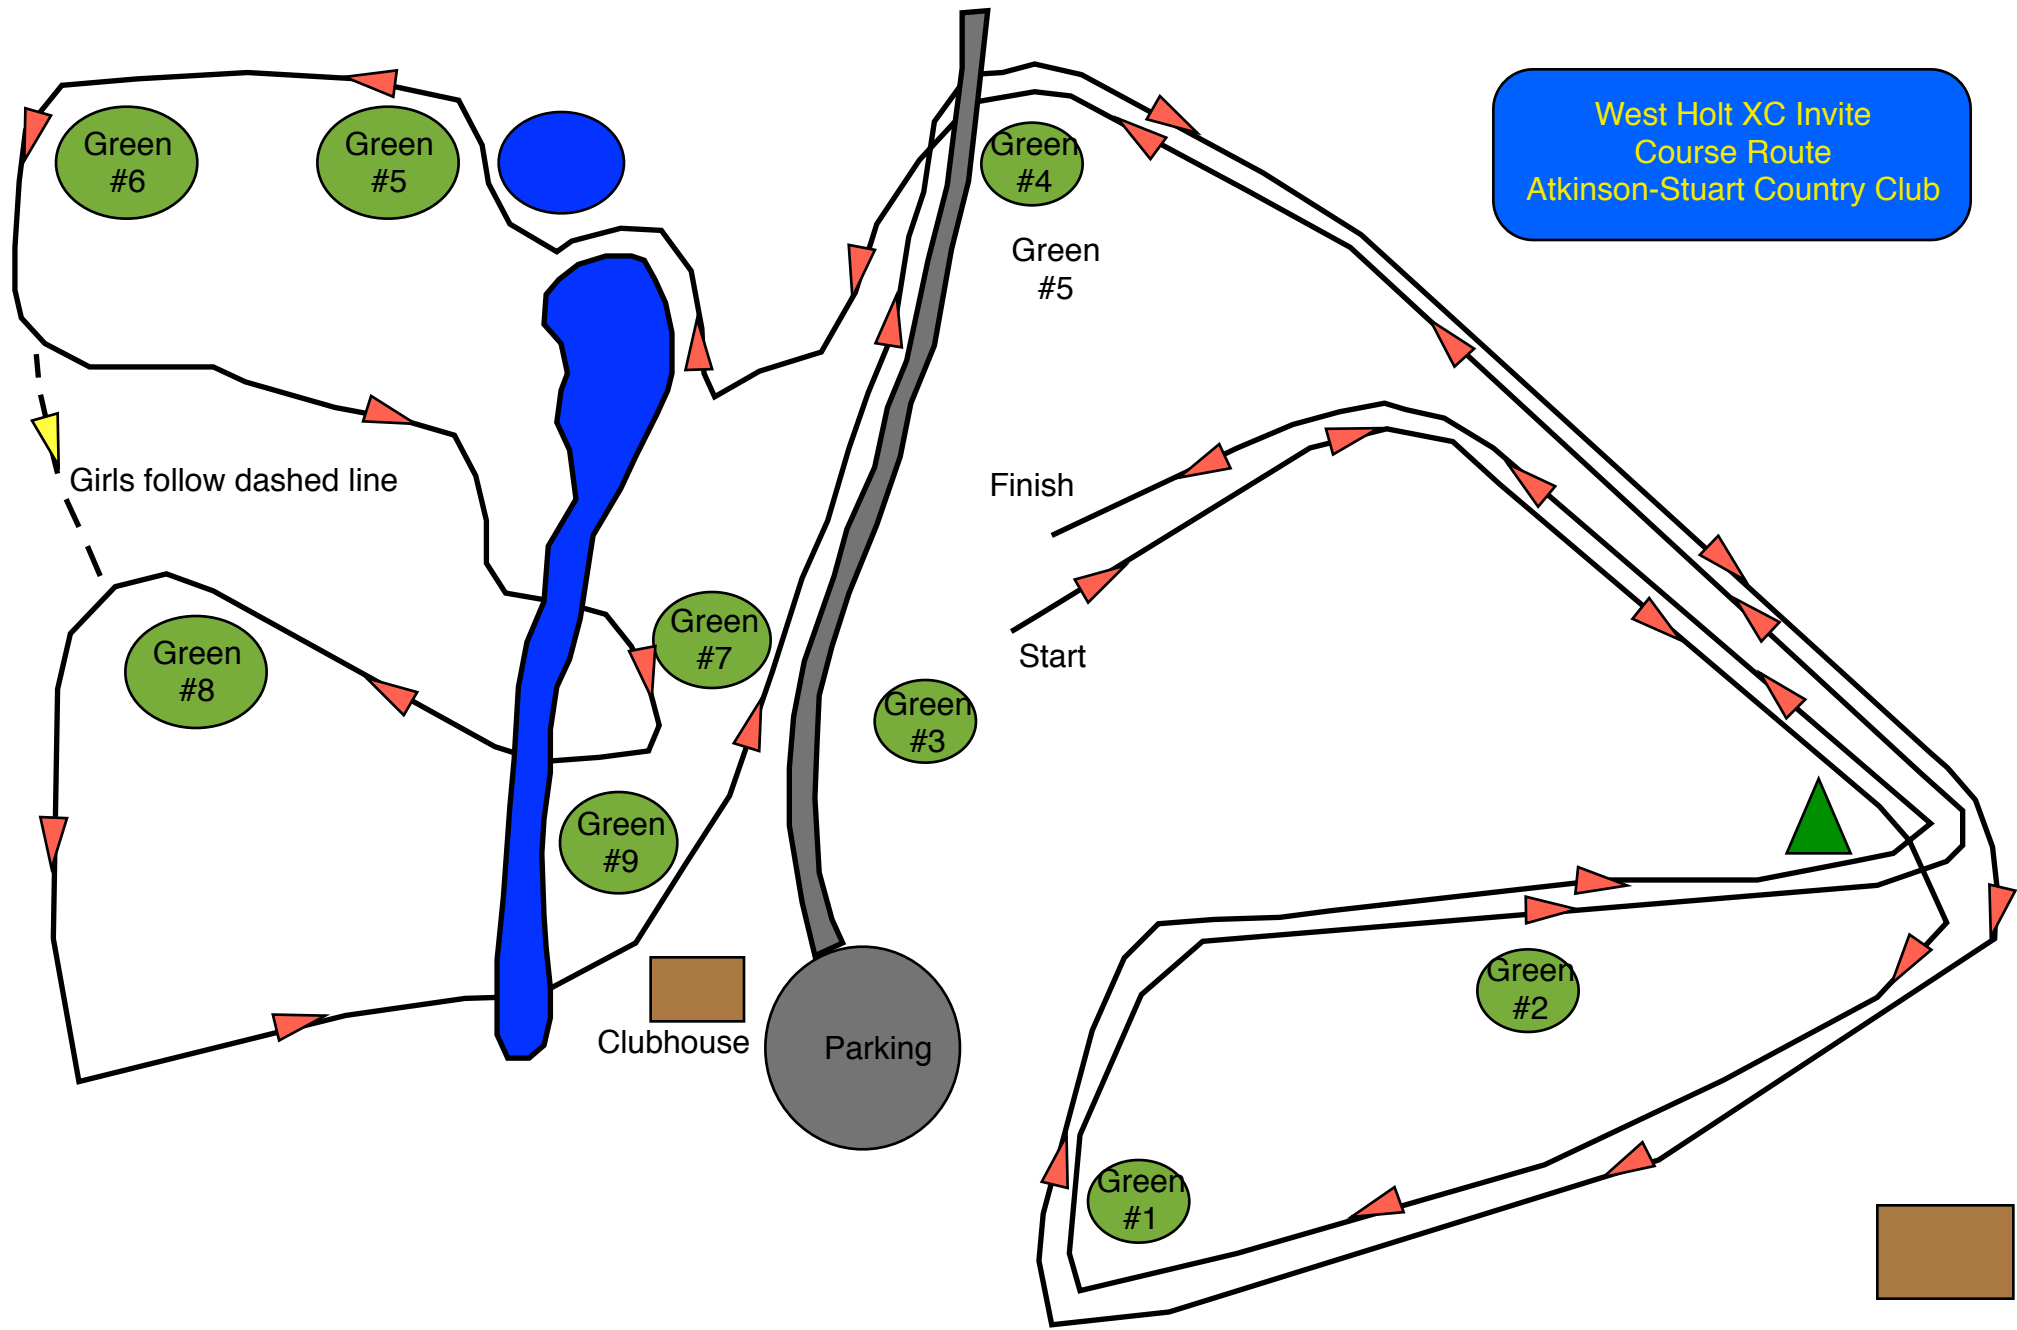

West Holt XC Invite
Course Route
Atkinson-Stuart Country Club

Green #6

Green #5

Green #4

Green #5

Girls follow dashed line

Finish

Start

Green #8

Green #7

Green #3

Green #9

Clubhouse

Parking

Green #2

Green #1